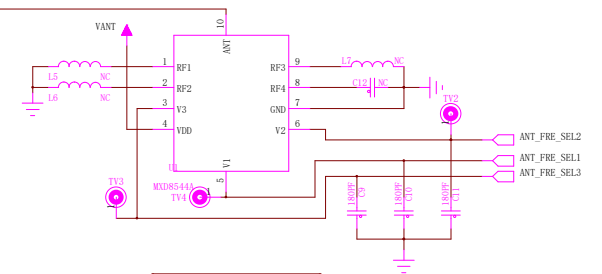

TYPE-C BOARD

**GNU GPLv3+
Copyright 2019
Purism SPC**

| | | |
|--------------------------------|-------|--------------|
| Purism | | |
| Drawing Title: Librem 5 | | |
| Page Title: TYPEC_BOARD | | |
| Rev: v0.9.7 | Date: | Design by: |
| | | Sheet 1 of 1 |