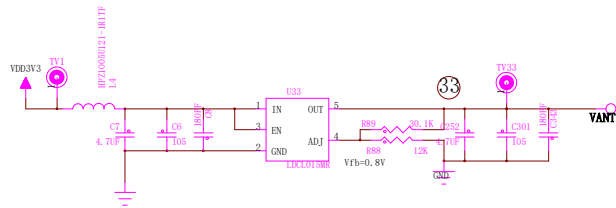

TYPE-C BOARD

**GNU GPLv3+
Copyright 2019
Purism SPC**

| | | |
|--------------------------------|-------|--------------|
| Purism | | |
| Drawing Title: Librem 5 | | |
| Page Title: TYPEC_BOARD | | |
| Rev: v0.9.7 | Date: | Design by: |
| | | Sheet 1 of 1 |