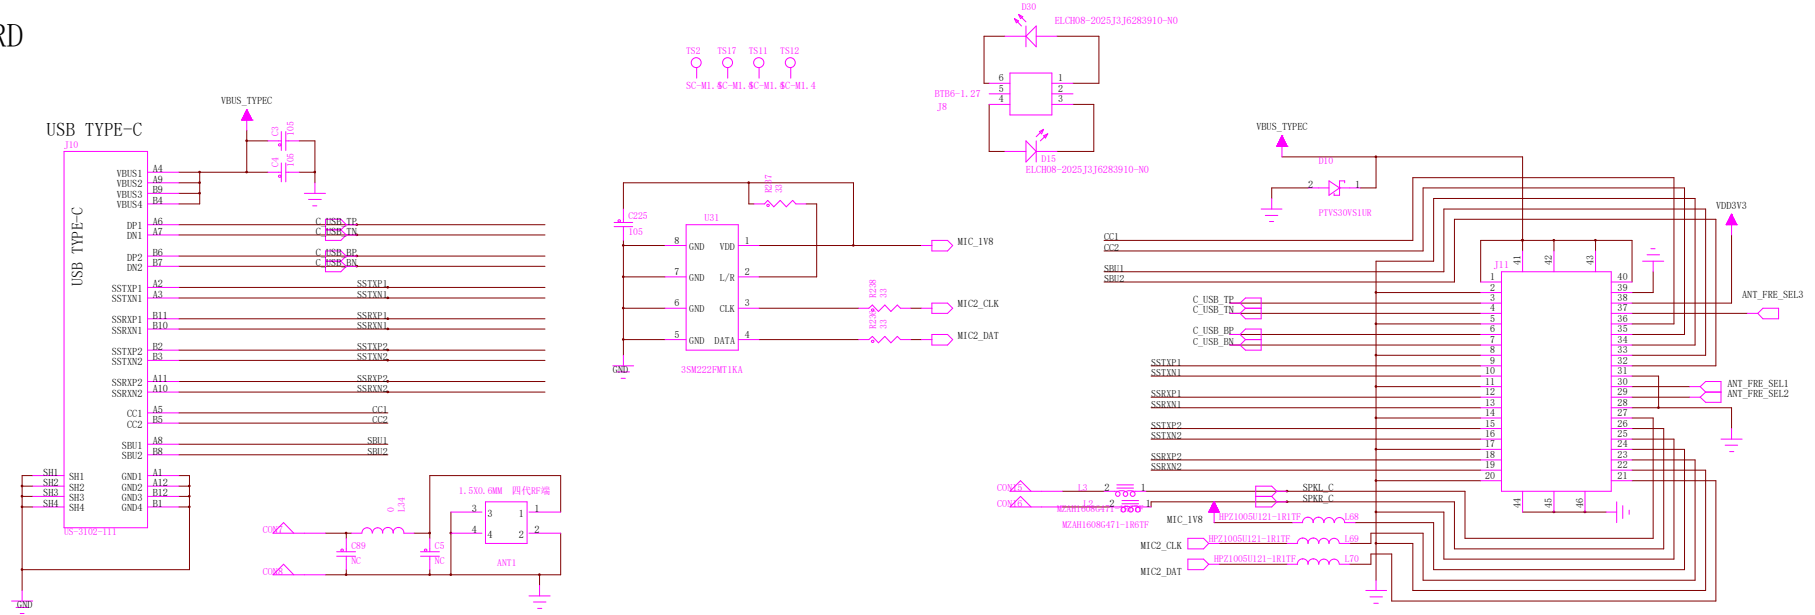

TYPE-C BOARD

**GNU GPLv3+
Copyright 2019
Purism SPC**

| | | |
|--------------------------------|-------|--------------|
| Purism | | |
| Drawing Title: Librem 5 | | |
| Page Title: TYPEC_BOARD | | |
| Rev: v0.9.7 | Date: | Design by: |
| | | Sheet 1 of 1 |