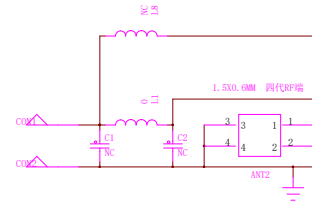

TYPE-C BOARD

**GNU GPLv3+
Copyright 2019
Purism SPC**

| | | |
|--------------------------------|-------|--------------|
| Purism | | |
| Drawing Title: Librem 5 | | |
| Page Title: TYPEC_BOARD | | |
| Rev: v0.9.7 | Date: | Design by: |
| | | Sheet 1 of 1 |